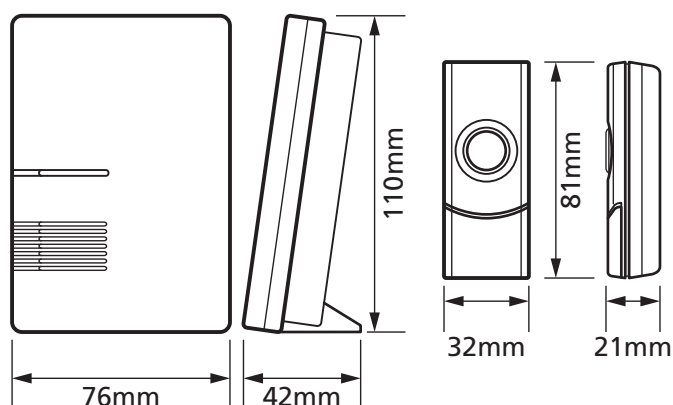

300m Wireless Door Chime Kit Black

Product Ref: **F4P300MDCKITBL**

Technical Features:

- Auto-learning codes to avoid interference
- Gloss black finish effect
- Three operating settings: Chime and strobe, chime only, strobe only
- Three stage volume control
- Compatible pushes, up to 4 pushes for 1 chime can be used simultaneously
- 36 Polyphonic melodies
- Push IP44 rated

Product Specification

| | |
|------------------|--|
| Battery Required | 2 x AA (Not Included), 1 x CR2032 (Included) |
| Colour | Black |
| Compliance | UKCA, CE |
| Decibel Rating | 80 dB(A) @ 0.5m |
| Guarantee | 1 Year |
| Kit Contents | 1 x Push, 1 x Chime, 1 x 3V CR2032 Battery, 1 x Double Sided Adhesive Strip (No Screws Included) |
| LED Indication | Yes |
| Mounting | Portable |
| Operation Type | Wireless |
| Ring Type | Polyphonic |
| Volume Control | Yes |
| Weight | 0.109kg |
| Wireless Range | 300m |