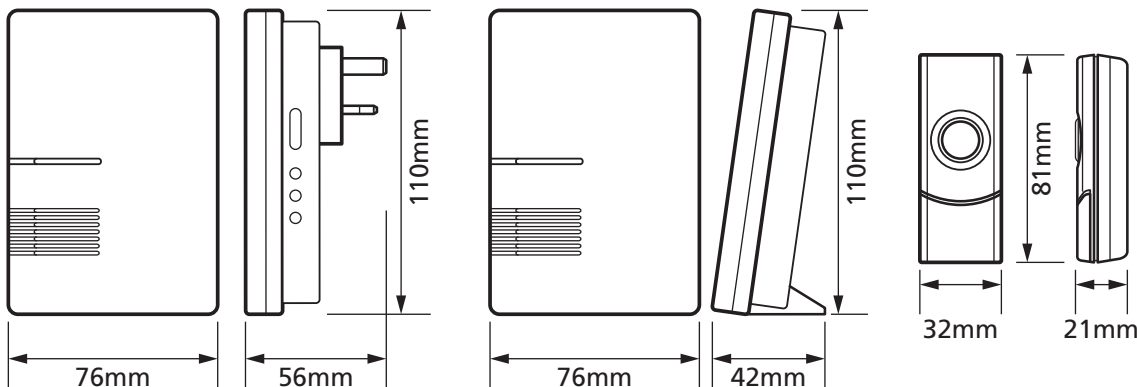

300m Wireless Home and Garden Door Chime Kit Black

Product Ref: **F4P300MHGKITBL**

Technical Features:

- Auto-learning codes to avoid interference
- Gloss black finish effect
- Three operating settings: Chime and strobe, chime only, strobe only
- Three stage volume control
- Compatible pushes, up to 4 pushes for 1 chime can be used simultaneously
- 36 Polyphonic melodies
- Push IP44 rated

Product Specification

| | |
|------------------|--|
| Battery Required | 2 x AA (Not Included), 1 x CR2032 (Included) |
| Colour | Black |
| Compliance | UKCA, CE |
| Decibel Rating | 80 dB(A) @ 0.5m |
| Guarantee | 1 Year |
| Kit Contents | 1 x Push, 1 x Plug-In Chime, 1 x Wireless Chime, 1 x 3V CR2032 Battery, 1 x Double Sided Adhesive Strip (No Screws Included) |
| LED Indication | Yes |
| Mounting | Portable / Plug-In |
| Operation Type | Wireless |
| Ring Type | Polyphonic |
| Volume Control | Yes |
| Voltage Rating | 230V |
| Weight | 0.203kg |
| Wireless Range | 300m |