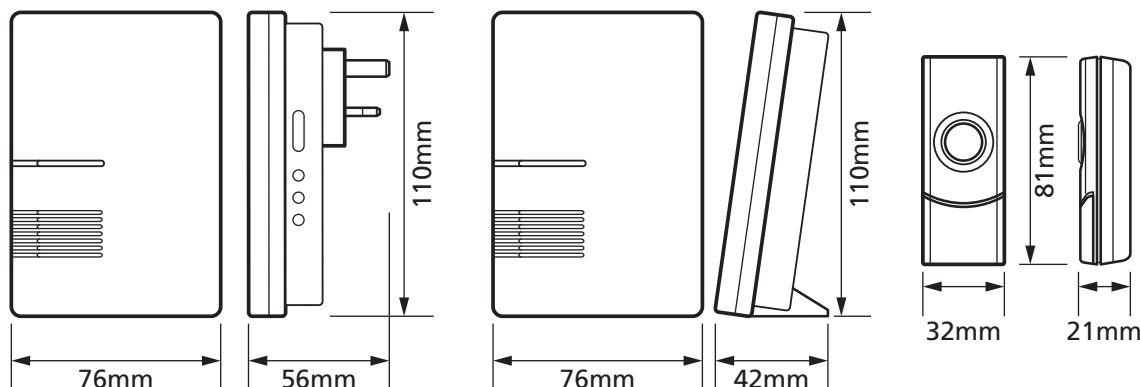

### Technical Features:

- Auto-learning codes to avoid interference
- Gloss white finish effect
- Three operating settings: Chime and strobe, chime only, strobe only
- Three stage volume control
- Compatible pushes, up to 4 pushes for 1 chime can be used simultaneously
- 36 Polyphonic melodies
- Push IP44 rated

## Product Specification

Battery Required	2 x AA (Not Included), 1 x CR2032 (Included)
Colour	White
Compliance	UKCA, CE
Decibel Rating	80 dB(A) @ 0.5m
Guarantee	1 Year
Kit Contents	1 x Push, 1 x Plug-In Chime, 1 x Wireless Chime, 1 x 3V CR2032 Battery, 1 x Double Sided Adhesive Strip (No Screws Included)
LED Indication	Yes
Mounting	Portable / Plug-In
Operation Type	Wireless
Ring Type	Polyphonic
Volume Control	Yes
Voltage Rating	230V
Weight	0.203kg
Wireless Range	300m