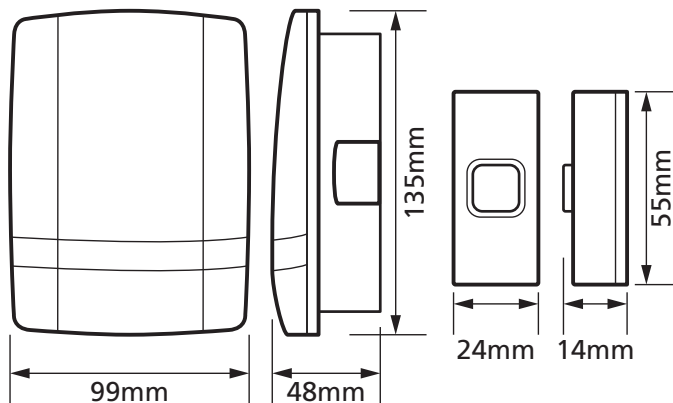

## Product Specification

Battery Required	No
Colour	White
Compliance	UKCA, CE
Decibel Rating	80 dB(A) @ 0.5m
Guarantee	1 Year
Kit Contents	1 x Hard Wired Chime, 1 x Mechanical Push, 1 x 8V DC 1A Transformer, 5m of Cable, Cable Clips, Fixing Screws and Transformer Fitting Template
Mounting	Wall
Operation Type	Wired
Ring Type	Ding-Dong
Transformer	Yes
Voltage Rating	8V
Weight	0.388kg