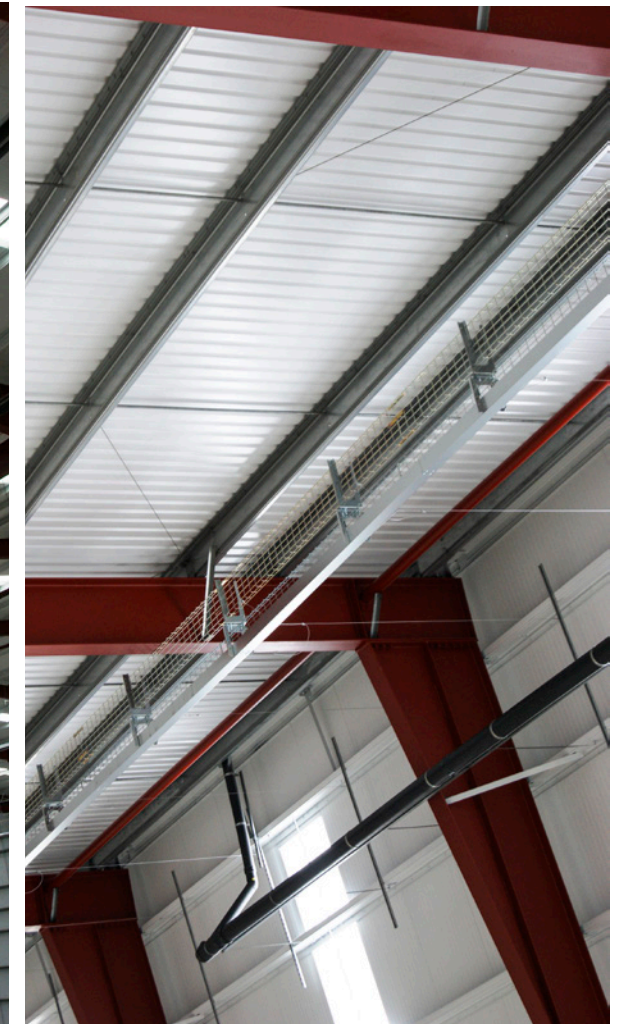

PARCEL FORCE - TEMPLEBOROUGH, ROTHERHAM

CEF Ellesmere Port Branch

The new 14,039 square metre Parcel Force distribution and warehouse facility in Templeborough, Rotherham, has recently installed a large range of Gripple® suspension products. Gripple® is the market leader of wire joiners and tensioners for the agriculture market and wire rope suspension solutions for the construction market. The clean lines and uncluttered layout of these unique British

products are shown in the photographs here, but you'll have to try hard to see them. They really do disappear into the background, would you believe this warehouse is primed and ready for the electrical installation. CEF in partnership with F4P and Gripple® save you time, effort and costs. Parcel Force are planning to fit Gripple® to more of their premises in future.

For further Information:
Tel: 01302 769966
www.delucelighting.com

F4P Products used: **Gripple HF2 LG 20 MTR, HF2 TG 3MTR and HF 2 LG 6 MTR** - Gripple also designed some special kits for use with light fittings.