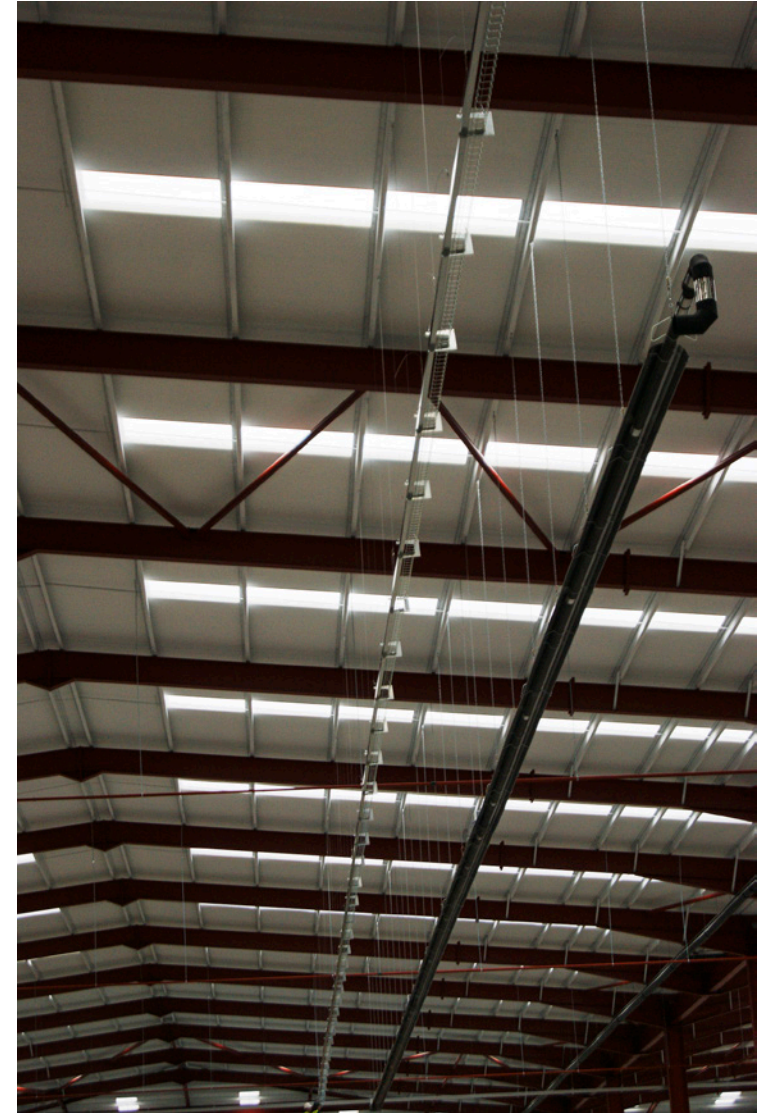

PARCEL FORCE - TEMPLEBOROUGH, ROTHERHAM

CEF Ellesmere Port Branch

The new 14,039 square metre Parcel Force distribution and warehouse facility in Templeborough, Rotherham, has recently installed a large range of Gripple® suspension products. Gripple® is the market leader of wire joiners and tensioners for the agriculture market and wire rope suspension solutions for the construction market. The clean lines and uncluttered layout of these unique British

products are shown in the photographs here, but you'll have to try hard to see them. They really do disappear into the background, would you believe this warehouse is primed and ready for the electrical installation. CEF in partnership with F4P and Gripple® save you time, effort and costs. Parcel Force are planning to fit Gripple® to more of their premises in future.

For further Information:
Tel: 01302 769966
www.delucelighting.com

F4P Products used: **Gripple HF2 LG 20 MTR, HF2 TG 3MTR and HF 2 LG 6 MTR** - Gripple also designed some special kits for use with light fittings.