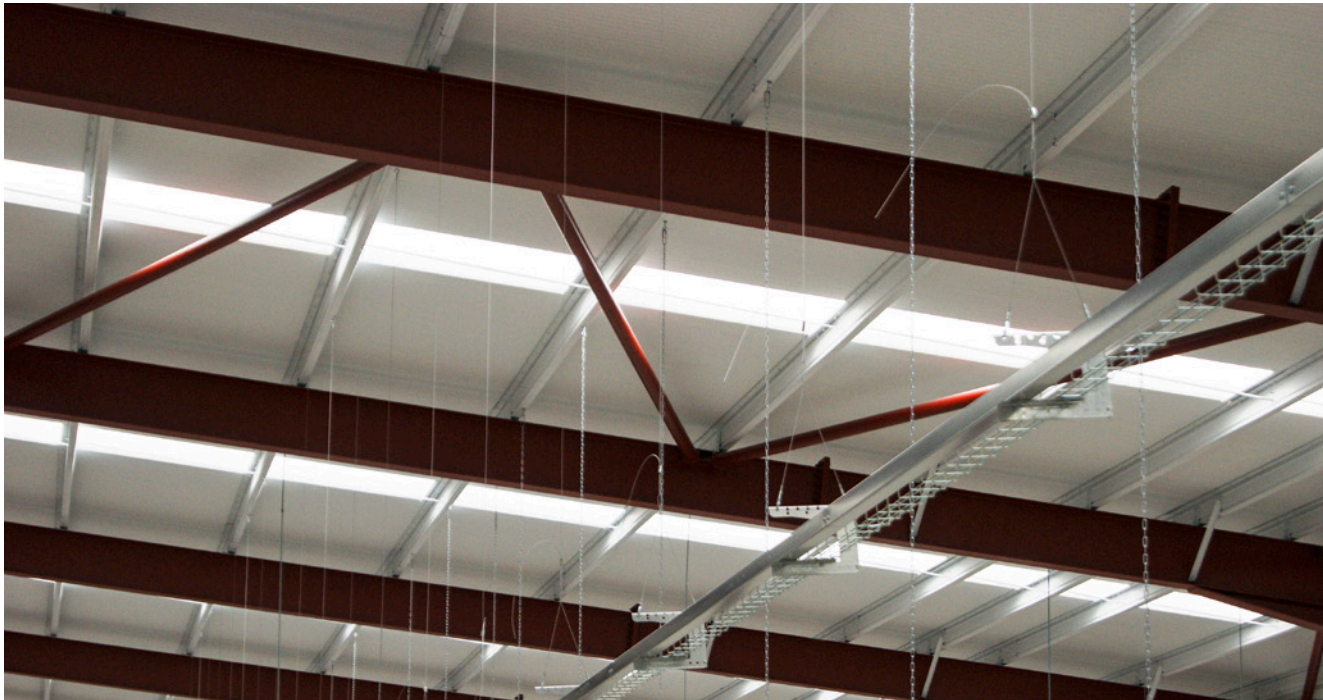

PARCEL FORCE - TEMPLEBOROUGH, ROTHERHAM

CEF Ellesmere Port Branch

The new 14,039 square metre Parcel Force distribution and warehouse facility in Templeborough, Rotherham, has recently installed a large range of Gripple® suspension products. Gripple® is the market leader of wire joiners and tensioners for the agriculture market and wire rope suspension solutions for the construction market. The clean lines and uncluttered layout of these unique British

products are shown in the photographs here, but you'll have to try hard to see them. They really do disappear into the background, would you believe this warehouse is primed and ready for the electrical installation. CEF in partnership with F4P and Gripple® save you time, effort and costs. Parcel Force are planning to fit Gripple® to more of their premises in future.

For further Information:
Tel: 01302 769966
www.delucelighting.com

F4P Products used: **Gripple HF2 LG 20 MTR, HF2 TG 3MTR and HF 2 LG 6 MTR** - Gripple also designed some special kits for use with light fittings.