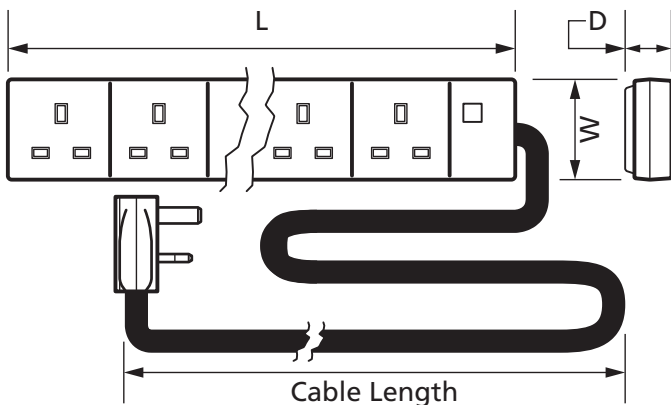

13A 2m 6 Gang Surge Protected Extension Lead with Neon

Product Ref: **6EXTSP**

Technical Features:

- Suitable for a variety of domestic and commercial indoor power solutions
- Keyholes for wall mounting
- Surge protected
- Conforms to BS1363/A
- Non-rewireable
- Neon indicator
- 2m cable and plug
- Fixing Centres - 212mm

Product Specification

Cable Length	2m
Colour	White
Compliance	UKCA, CE
Current Rating	13A
Fixing Centres	212mm
Frequency	50/60Hz
Guarantee	1 Year
Material	Plastic
Mounting	Free Standing/Wall
Neon	Yes
Number of Gangs	6
Standards	BS 1363/A
Surge Protection	Yes
Voltage Rating	230V
Weight	0.429kg
Depth	27mm
Length	370mm
Width	58mm