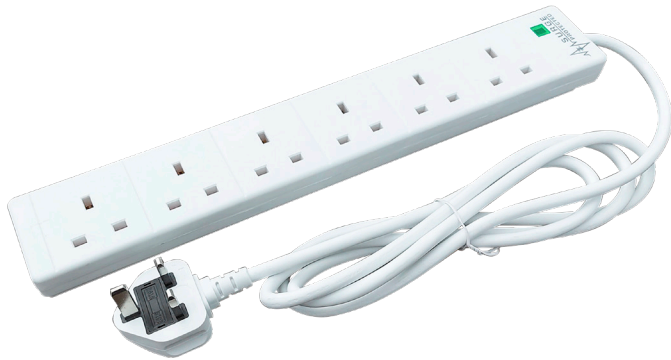

13A 2m 6 Gang Surge Protected Extension Lead with Neon

Product Ref: **6EXTSP**

Technical Features:

- Suitable for a variety of domestic and commercial indoor power solutions
- Keyholes for wall mounting
- Surge protected
- Conforms to BS1363/A
- Non-rewireable
- Neon indicator
- 2m cable and plug
- Fixing Centres - 212mm

Product Specification

Cable Length	2m
Colour	White
Compliance	UKCA, CE
Current Rating	13A
Fixing Centres	212mm
Frequency	50/60Hz
Guarantee	1 Year
Material	Plastic
Mounting	Free Standing/Wall
Neon	Yes
Number of Gangs	6
Standards	BS 1363/A
Surge Protection	Yes
Voltage Rating	230V
Weight	0.429kg
Depth	27mm
Length	370mm
Width	58mm