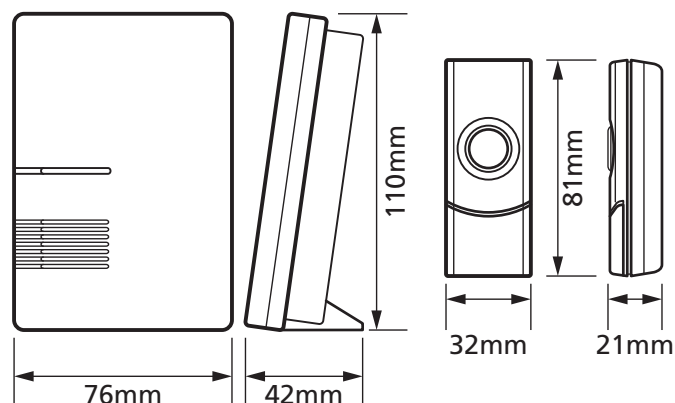

300m Wireless Door Chime Kit White

Product Ref: **F4P300MDCKITWH**

Technical Features:

- Auto-learning codes to avoid interference
- Gloss black finish effect
- Three operating settings: Chime and strobe, chime only, strobe only
- Three stage volume control
- Compatible pushes, up to 4 pushes for 1 chime can be used simultaneously
- 36 Polyphonic melodies
- Push IP44 rated

Product Specification

Battery Required	2 x AA (Not Included), 1 x CR2032 (Included)
Colour	White
Compliance	UKCA, CE
Decibel Rating	80 dB(A) @ 0.5m
Guarantee	1 Year
Kit Contents	1 x Push, 1 x Chime, 1 x 3V CR2032 Battery, 1 x Double Sided Adhesive Strip (No Screws Included)
LED Indication	Yes
Mounting	Portable
Operation Type	Wireless
Ring Type	Polyphonic
Volume Control	Yes
Weight	0.109kg
Wireless Range	300m