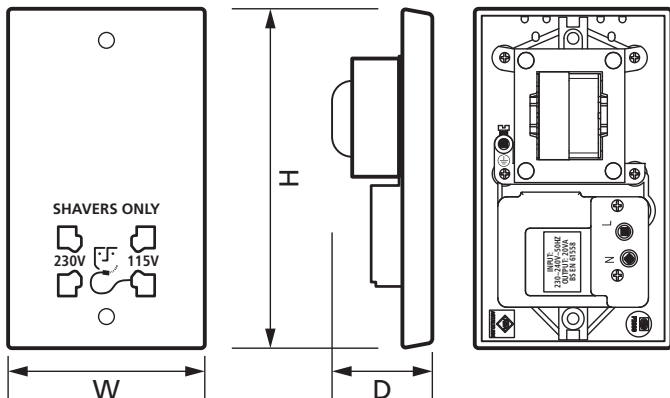

## Dual Voltage 115/230V Shaver Socket

Product Ref: **F4PDVSS**

### Technical Features:

- Input 230V AC output dual voltage 230V AC & 115V AC outlets
- Rating 20VA on either voltage
- Safe for use in bathroom
- Insertion of shaver plug automatically switched on the transformer
- Supplied with M3.5 x 30 fixing screws and screws cap
- Complies with BS EN 61558-2-5

## Product Specification

Colour	White
Compliance	UKCA, CE
Finish	Glossy
Fixing Centres	120.6mm
Frequency	50Hz
Guarantee	1 Year
Legend	SHAVERS ONLY
Material	Plastic/Urea
Mounting	Wall
Number of Gangs	2
Number of Poles	2 Poles
Standards	BS EN 61558-2-5
Transformer	Yes
VA Rating	20VA
Voltage Rating	230V
Weight	0.748kg
Depth	60mm
Height	146mm
Width	86mm