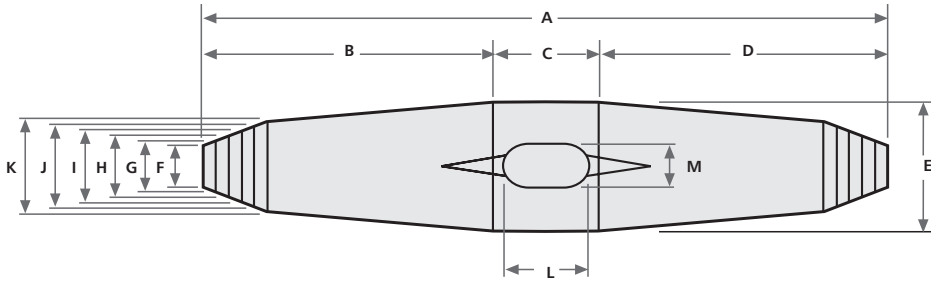

Standard Straight Joints

Dimensions and Selection Chart

Dimensions

All Dimensions are Internal and all are in millimetres.

ref	resin pack used	A	B	C	D	E	F	G	H	I	J	K	L	M
S4	RP0 (1 pack)	160	67.5	25	67.5	30	10	12	14	16	19	21	20	10
S10	RP1 (1 pack)	210	80	50	6	38	10	14	18	22	26	30	30	15
S16	RP2 (1 pack)	225	100	45	96	48	10	16	20	25	29	33	30	15
S25	RP3 (1 pack)	310	101	49	160	52	17	21	25	30	31	38	30	15
S50	RP4 (1 pack)	370	110	60	200	66	20	23	26	30	33	36	40	20
S120	RP5 (1 pack)	600	154	86	360	79	30	35	38	42	46	49	40	20
S240	RP6/RP4 (2/1 packs)	780	225	120	435	125	48	50	58	65	71	79	40	20
S400	RP6 (5 packs)	1240	255	300	685	157	55	67	79	91	91	103	60	30

Kit Selection Chart for LV Straight Joints - Armoured Cable

ref	Cable Sizes (mm ²) 2, 3 or 4 Core																
	1.5	2.5	4	6	10	16	25	35	50	70	95	120	150	185	240	300	400
S4	Green	Green	Green														
S10	Green	Green	Green	Green	Green												
S16	Green	Green	Green	Green	Green	Green											
S25	Green	Green	Green	Green	Green	Green	Green										
S50	Green	Green	Green	Green	Green	Green	Green	Green									
S120	Green	Green	Green	Green	Green	Green	Green	Green	Green								
S240	Green	Green	Green	Green	Green	Green	Green	Green	Green	Green							
S400	Green	Green	Green	Green	Green	Green	Green	Green	Green	Green	Green	Green	Green	Green	Green	Green	Green

Key

Green = Correct Joint Kit (Example: 6mm 4 Core Unarmoured Cable = S10)

Grey = Larger kits can be used at the customers own discretion

Note: Products listed in **RED** are special order items - Allow up to 7 days for delivery.