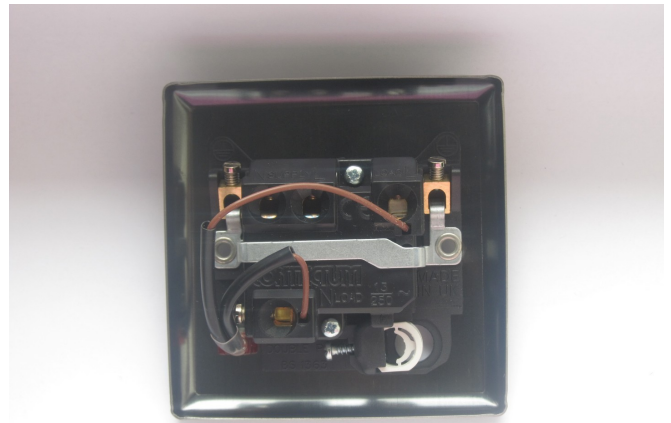

Data Sheet

Product Code: XC6FONB

Product Description: 13A Switched Fused Spur + Neon + Flex Outlet

Range: Classic

Finish: Mirror Chrome

Product Category: Fused Spur

Insert/Knob Colour: Black Inserts

Barcode: 5021575720556

Dimensions: 91x91x30mm

Faceplate Depth: 8mm

Product Weight: 190g

Fixing Centres: 60.3mm

Recommended Back Box Depth: 25mm

Operating Voltage: 220/250V AC

Maximum Load Rating: Refer to Fuse Value

Maximum Current Rating: 13A

Terminal (Live) Diameter: 4.5mm; **Capacity:** 4 x 2.5mm²

Terminal (Neutral) Diameter: 4.5mm; **Capacity:** 4 x 2.5mm²

Terminal (Earth) Diameter: 3.3mm; **Capacity:** 3 x 1.5mm²

Intended Applications: Indoor Use Only. Domestic power supply.

Safety Advice: Product Must Be Earthed.

Applicable Safety Standard: BS 1363-4

Commodity Code: 85365007

Product Features

- ⊙ Double pole switching
- ⊙ Cable clamp and neon indicator light
- ⊙ Holds standard 25.4x6.4mm fuse
- ⊙ Replaceable 13A fuse included
- ⊙ Bevelled edge faceplate