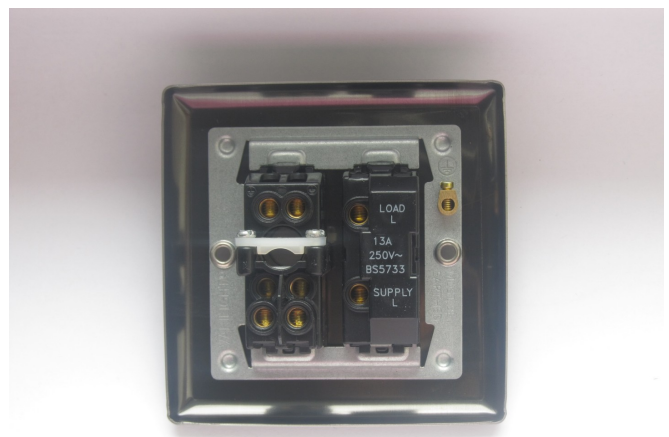

## Data Sheet

Product Code: XC6UFOW

**Product Description:** 13A Unswitched Fused Spur + Flex Outlet

**Range:** Classic

**Finish:** Mirror Chrome

**Product Category:** Fused Spur

**Insert/Knob Colour:** White Inserts

**Barcode:** 5021575720600

**Dimensions:** 91x91x34mm

**Faceplate Depth:** 8mm

**Product Weight:** 180g

**Fixing Centres:** 60.3mm

**Recommended Back Box Depth:** 25mm

**Operating Voltage:** 220/250V AC

**Maximum Load Rating:** Refer to Fuse Value

**Maximum Current Rating:** 13A

**Terminal (Live) Diameter:** 4.5mm; **Capacity:** 4 x 2.5mm<sup>2</sup>

**Terminal (Neutral) Diameter:** 4.5mm; **Capacity:** 4 x 2.5mm<sup>2</sup>

**Terminal (Earth) Diameter:** 3.3mm; **Capacity:** 3 x 1.5mm<sup>2</sup>

### Product Features

- ☑ Cable clamp
- ☑ Holds standard 25.4x6.4mm fuse
- ☑ Replaceable 13A fuse included
- ☑ Bevelled edge faceplate

10 YEAR GUARANTEE

BRITISH MADE 

*All information is subject to change without notice. Errors and omissions excepted. Images are for illustrative purposes only. Individual features and colours may vary. Refer to date of issue to identify latest version.  
Date of Issue: 09th March 2017 © Doyle & Tratt Products Ltd, Carylls Lea, Faygate, West Sussex, RH12 4SJ, United Kingdom. All rights reserved.*