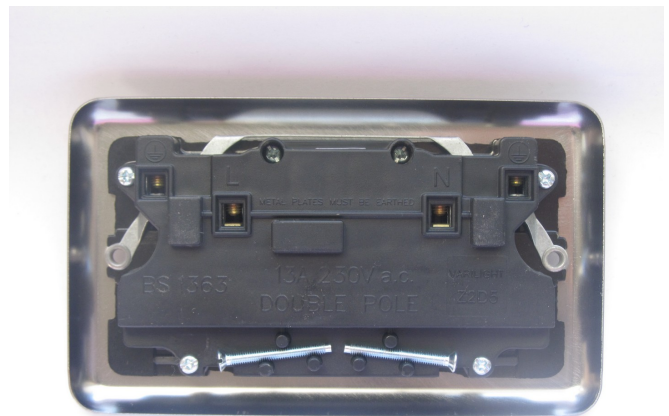

## Data Sheet

Product Code: XS5DW

**Product Description:** 2-Gang 13A Double Pole Switched Socket with Metal Rockers

**Range:** Classic

**Finish:** Matt Chrome

**Product Category:** 13A Socket

**Insert/Knob Colour:** Steel/White Inserts

**Barcode:** 5021575830460

**Dimensions:** 88x148x31mm

**Faceplate Depth:** 7mm

**Product Weight:** 240g

**Fixing Centres:** 120.6mm

**Recommended Back Box Depth:** 25mm

**Operating Voltage:** 220/250V AC

**Maximum Load Rating:** 13A

**Maximum Current Rating:** 13A

**Terminal (Live) Diameter:** 4.8mm; **Capacity:** 4 x 2.5mm<sup>2</sup>

**Terminal (Neutral) Diameter:** 4.8mm; **Capacity:** 4 x 2.5mm<sup>2</sup>

**Terminal (Earth) Diameter:** 4.8mm; **Capacity:** 4 x 2.5mm<sup>2</sup>

### Product Features

- ☉ Double pole switching for safer operation
- ☉ Curved edge faceplate

10 YEAR GUARANTEE

BRITISH MADE 

*All information is subject to change without notice. Errors and omissions excepted. Images are for illustrative purposes only. Individual features and colours may vary. Refer to date of issue to identify latest version.  
Date of Issue: 09th March 2017 © Doyle & Tratt Products Ltd, Carylls Lea, Faygate, West Sussex, RH12 4SJ, United Kingdom. All rights reserved.*