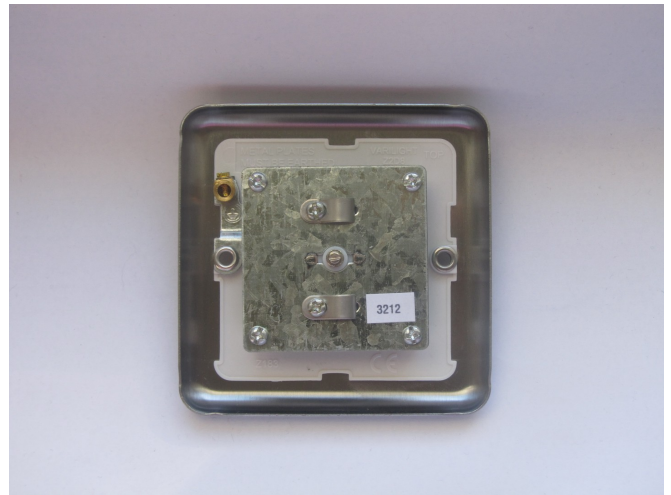

# Data Sheet

Product Code: XS8

**Product Description:** 1-Gang TV Socket, Co-Axial

**Range:** Classic

**Finish:** Matt Chrome

**Product Category:** TV Socket

**Insert/Knob Colour:** Plain Insert

**Barcode:** 5021575830712

**Dimensions:** 86x86x22mm

**Faceplate Depth:** 7mm

**Product Weight:** 110g

**Fixing Centres:** 60.3mm

**Recommended Back Box Depth:** 16mm

**Operating Voltage:** N/A

**Maximum Load Rating:** N/A

**Maximum Current Rating:** -

## Product Features

- ⊙ TV socket for use with male co-axial plugs
- ⊙ Curved edge faceplate

10 YEAR GUARANTEE

BRITISH MADE 

*All information is subject to change without notice. Errors and omissions excepted. Images are for illustrative purposes only. Individual features and colours may vary. Refer to date of issue to identify latest version.  
Date of Issue: 09th March 2017 © Doyle & Tratt Products Ltd, Carylls Lea, Faygate, West Sussex, RH12 4SJ, United Kingdom. All rights reserved.*