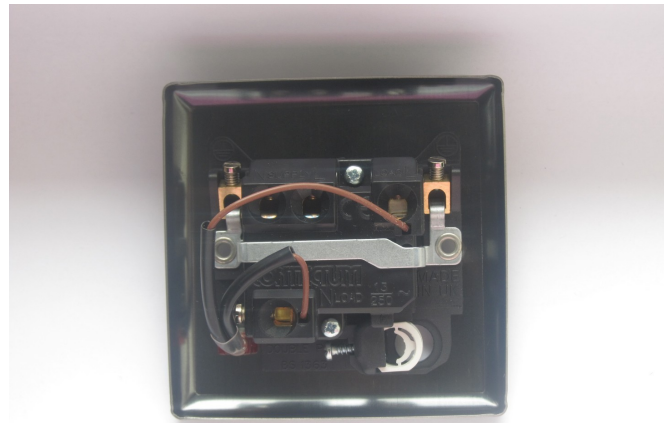

Data Sheet

Product Code: XV6FONB

Product Description: 13A Switched Fused Spur + Neon + Flex Outlet

Range: Classic

Finish: Victorian Brass

Product Category: Fused Spur

Insert/Knob Colour: Black Inserts

Barcode: 5021575850550

Dimensions: 91x91x30mm

Faceplate Depth: 8mm

Product Weight: 190g

Fixing Centres: 60.3mm

Recommended Back Box Depth: 25mm

Operating Voltage: 220/250V AC

Maximum Load Rating: Refer to Fuse Value

Maximum Current Rating: 13A

Terminal (Live) Diameter: 4.5mm; **Capacity:** 4 x 2.5mm²

Terminal (Neutral) Diameter: 4.5mm; **Capacity:** 4 x 2.5mm²

Terminal (Earth) Diameter: 3.3mm; **Capacity:** 3 x 1.5mm²

Intended Applications: Indoor Use Only. Domestic power supply.

Safety Advice: Product Must Be Earthed.

Applicable Safety Standard: BS 1363-4

Commodity Code: 85365007

Product Features

- ⊙ Double pole switching
- ⊙ Cable clamp and neon indicator light
- ⊙ Holds standard 25.4x6.4mm fuse
- ⊙ Replaceable 13A fuse included
- ⊙ Bevelled edge faceplate