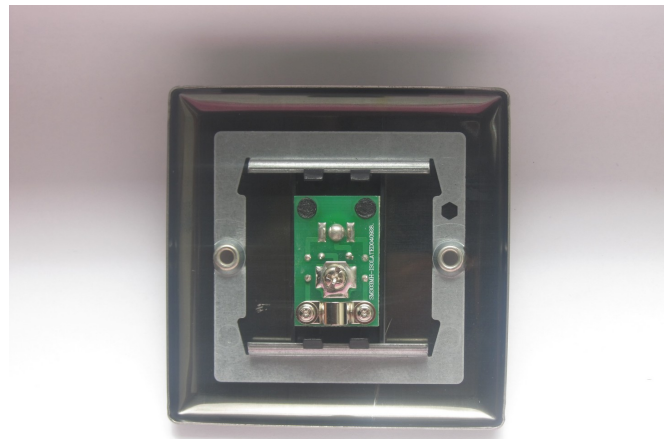

Data Sheet

Product Code: XV8ISOW

Product Description: 1-Gang TV Socket, Isolated Co-axial

Range: Classic

Finish: Victorian Brass

Product Category: TV Socket

Insert/Knob Colour: White Insert

Barcode: 5021575850796

Dimensions: 91x91x23mm

Faceplate Depth: 8mm

Product Weight: 130g

Fixing Centres: 60.3mm

Recommended Back Box Depth: 16mm

Operating Voltage: N/A

Maximum Load Rating: N/A

Maximum Current Rating: -

Intended Applications: Indoor Use Only. Data circuits.

Applicable Safety Standard: BS 5733

Commodity Code: 85365007

Product Features

- ⊙ TV socket for use with male co-axial plugs
- ⊙ Isolated version for use where connected to a shared aerial
- ⊙ Bevelled edge faceplate