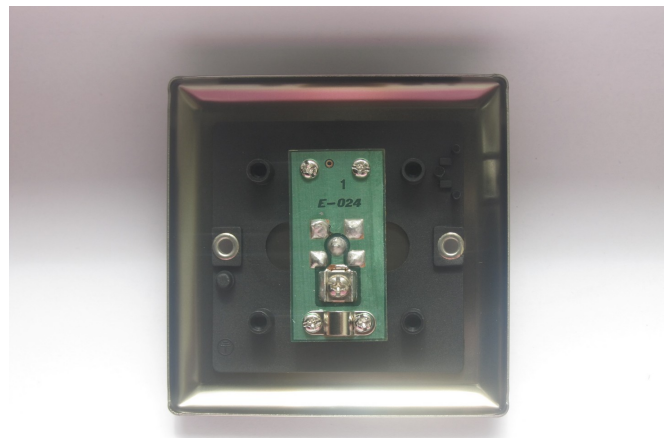

Data Sheet

Product Code: XV8S

Product Description: 1-Gang TV Socket, F-Type Satellite

Range: Classic

Finish: Victorian Brass

Product Category: TV Socket

Insert/Knob Colour: Plain Insert

Barcode: 5021575850697

Dimensions: 91x91x28mm

Faceplate Depth: 8mm

Product Weight: 110g

Fixing Centres: 60.3mm

Recommended Back Box Depth: 16mm

Operating Voltage: N/A

Maximum Load Rating: N/A

Maximum Current Rating: -

Intended Applications: Indoor Use Only. Data circuits.

Applicable Safety Standard: BS 5733

Commodity Code: 85365007

Product Features

- TV F-type satellite socket for use with male F-connection plugs
- Bevelled edge faceplate