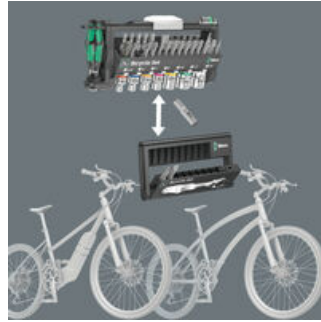

RAPIDAPTOR
TECHNOLOGY

HEX-PLUS

KRAFTFORM
ERGONOMICS

WERA 260
COMPATIBLE

Bicycle Set 3

Bicycle Set 3

Bicycle Set 3 is a practical assortment for the independent execution of assembly work and repairs on road bikes, mountain bikes and e-bikes. Especially useful: a Bit-Check (empty) is also included, which can be equipped individually with tools on the way: less weight on bike rides.