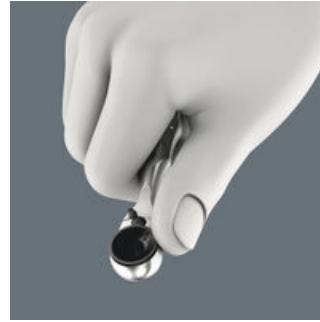

RAPIDAPTOR
TECHNOLOGY

HEX-PLUS

KRAFTFORM
ERGONOMICS

WERA 260
COMPATIBLE

Bicycle Set 3

Bicycle Set 3

Bicycle Set 3 is a practical assortment for the independent execution of assembly work and repairs on road bikes, mountain bikes and e-bikes. Especially useful: a Bit-Check (empty) is also included, which can be equipped individually with tools on the way: less weight on bike rides.

Rapid screwdriving

High working speeds can be attained with the Zyklop Mini bit ratchet. The thumb wheel is important, enabling more rapid screwdriving, and the lever of the Zyklop Mini only needs to be used for the final tightening of the screw.