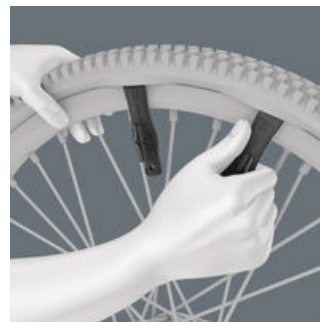

Rapid screwdriving

High working speeds can be attained with the Zyklop Mini bit ratchet. The thumb wheel is important, enabling more rapid screwdriving, and the lever of the Zyklop Mini only needs to be used for the final tightening of the screw.

Simple direction change

Simple switching between left/right operations.

TZ-Bits

TZ-Bits are tough viscous bits with a torsion zone. Torsion bits absorb the damaging peak torque loads in the torsion zone. This prevents premature wear and enhances the service life of the bits.

The Zyklop sockets

The Zyklop sockets are suitable for manual and machine-operated tools (non impact). They feature a ball stop groove and knurling at the rear end for manageability during manual use. They are made of chrome-vanadium, dull chromed. Take it easy tool finder: Colour coding by size as well as size stamping - to help you find the required socket quickly and easily.

Safely lever the tyres off of the rim

With the glass fibre reinforced plastic tyre jacks, the tyres can be safely levered off the rim without damaging the rim. Lift off of the rim with one tyre jack, hook into a spoke and pull off the tyre with the second tyre jack. The two tyre jacks can be clicked together and are therefore not lost individually.