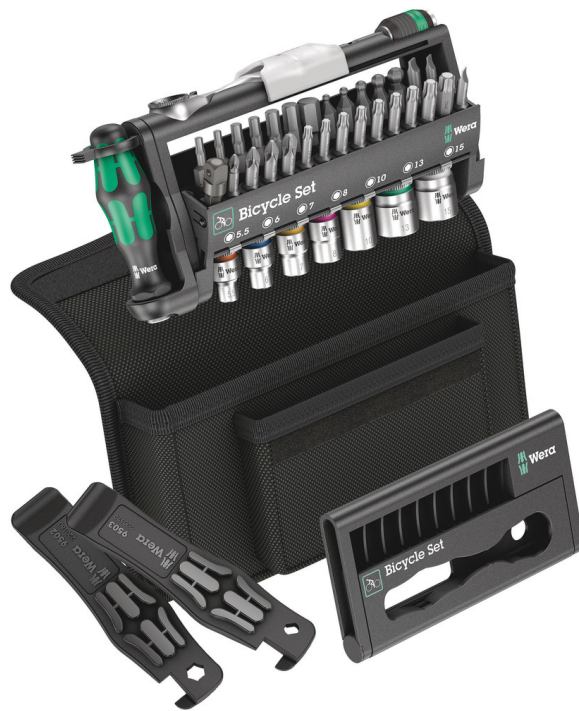

Bicycle set 3, 41 pieces

Zyklop Mini 1

EAN:	4013288211248	Size:	210x110x65 mm
Part number:	05004172001	Weight:	678 g
Article number:	Bicycle Set 3	Country of origin:	CZ
		Customs tariff number:	82079030

- Compact 41-piece screwdriving tool set for bicycle operations, also for mobile use
- Practical range for DIY assembly work and repairs
- Tools for the most popular screw profiles on road bikes, mountain bikes and e-bikes
- With Take it easy tool finder: colour coding by size
- Robust, surface-friendly, compact low weight textile pouch
- Including two tyre jacks with additional functions

Bicycle tool set with ratchet, bit, sockets and a bit hand holder in a compact space. Perfect as a universal companion with a variety of screwdriving challenges. High quality bit hand-holder with Kraftform Plus handle for comfortably ergonomic work, which avoids blisters and calluses. Hard grip zones for high working speed, soft grip zones for high torque transmission. Bit ratchet for quick work when bolting by machine or by conventional hand tool is not possible due to lack of space. Fast switching from left to right and vice versa via the switching lever. Quick turning (by thumb) over the grooved ratchet head. Simplest operation even with just one hand. Ergonomic ratchet head/lever: Kraftform geometry with perfectly shaped contact surfaces for fingers. The direct bit holder in the ratchet head and the smallest tool design allow for low working heights. Small return angle of 6° for precise work. Robust drop forged full steel design. Torques of over 65 Nm. The Rapidaptor bit holder with quick-turn coating can be used as an extension, for lightning-fast bit changes with only one hand without auxiliary tools of even the smallest bit sizes. Tough bits, for universal use. Hand and machine sockets for almost all applications. With "Take it easy" tool finder with colour coding by size - for easy and fast location of the required tool. Easy to grasp even with oily hands. With ball-catching groove. For external hexagonal bolts and sockets. Made of matt-chromed chrome-vanadium. With the glass fibre reinforced plastic tyre jacks, the tyres can be safely levered off the rim without damaging the rim.

Web link

<https://products.wera.de/en/ratchets_and_accessories_zyklop_mini_zyklop_mini_1_bicycle_set_3.html>

Wera - Bicycle Set 3
05004172001 - 4013288211248

BICYCLE

SWITCH

6°
FINE
TOOTH

FULL
STEEL

TAKE IT EASY
TOOL FINDER

RAPIDAPTOR
TECHNOLOGY

HEX-PLUS

KRAFTFORM
ERGONOMICS

WERA 260
COMPATIBLE