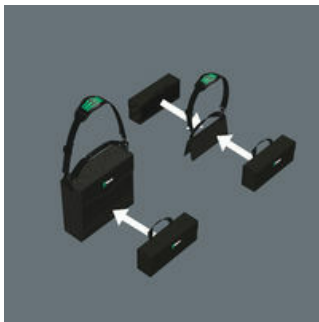

Wera 2go 3 - The inside packer

Permanently dimensionally stable thanks to the fabric-lined plastic panels High resistance against cuts and stabs High protection of the tools transported against damage and moisture Can be individually equipped

Designed for storage and transportation

Tools and small parts can be compactly stored in the Wera 2go Tool Box. The handle makes the box a practical partner for all mobile applications.

Robust and dimensionally stable

The robust and dimensionally stable material is very resistant against cuts and stabs. The tools carried are protected against damage and moisture. This enhances the service life of the tool box.

Perfect system supplement

Thanks to its hook and loop fastener zone, the Tool Box can be docked with the Wera 2go 1 Tool Carrier and with the Wera 2go 2 Tool Container.

Further versions in this product family:

mm

mm

mm

05004352001	130.0	325.0	80.0
-------------	-------	-------	------